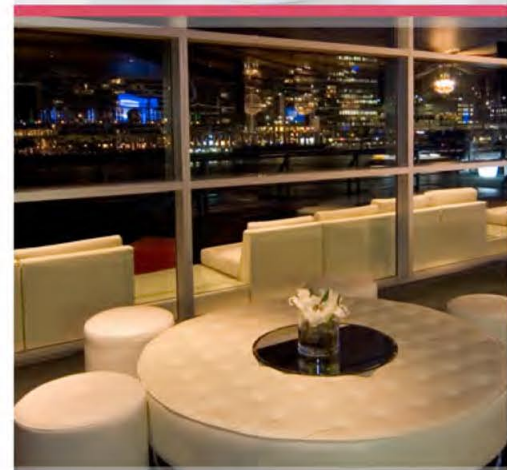

Level 3
Capacity 270
120 Indoors
150 Terrace